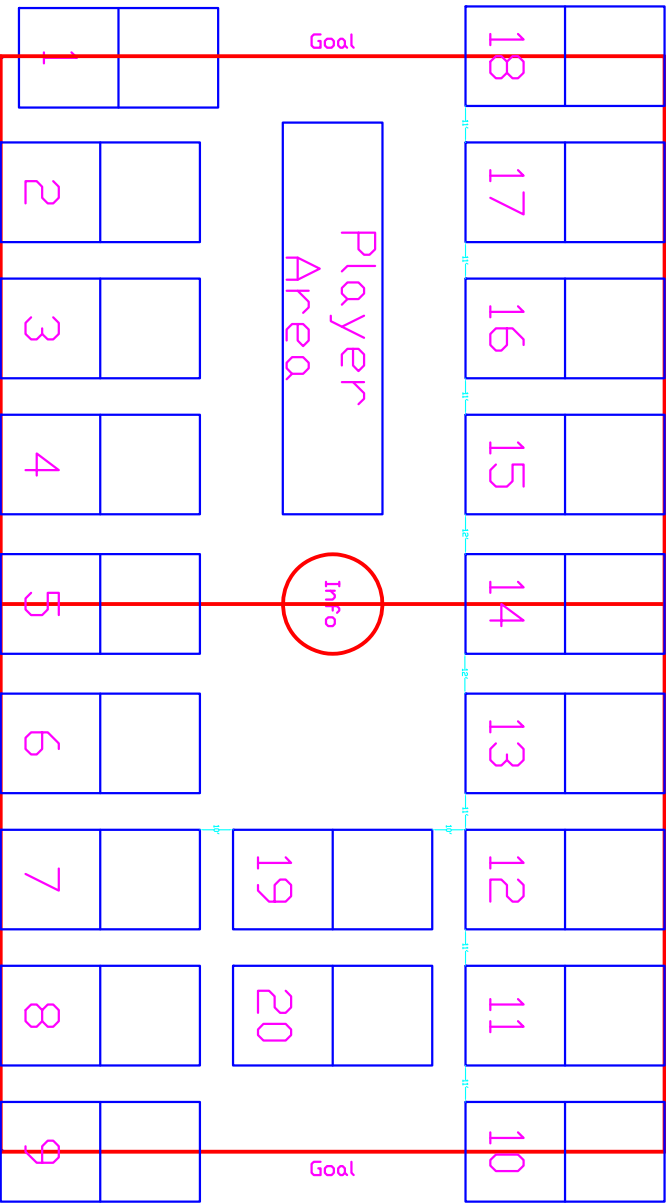

# DUCK DUCK DAZE VOLLEYBALL

Player Area (shade tents, chairs, etc.)

Player Area (shade tents, chairs, etc.)

## Boone Avenue North

Player Area (shade tents, chairs, etc.)

Player Area (shade tents, chairs, etc.)

Food Truck

Player Area (shade tents, chairs, etc.)

Player Area (shade tents, chairs, etc.)

Toilets

Hidden Valley Park Soccer Field  
 Sonnesyn Elementary School  
 New Hope, MN